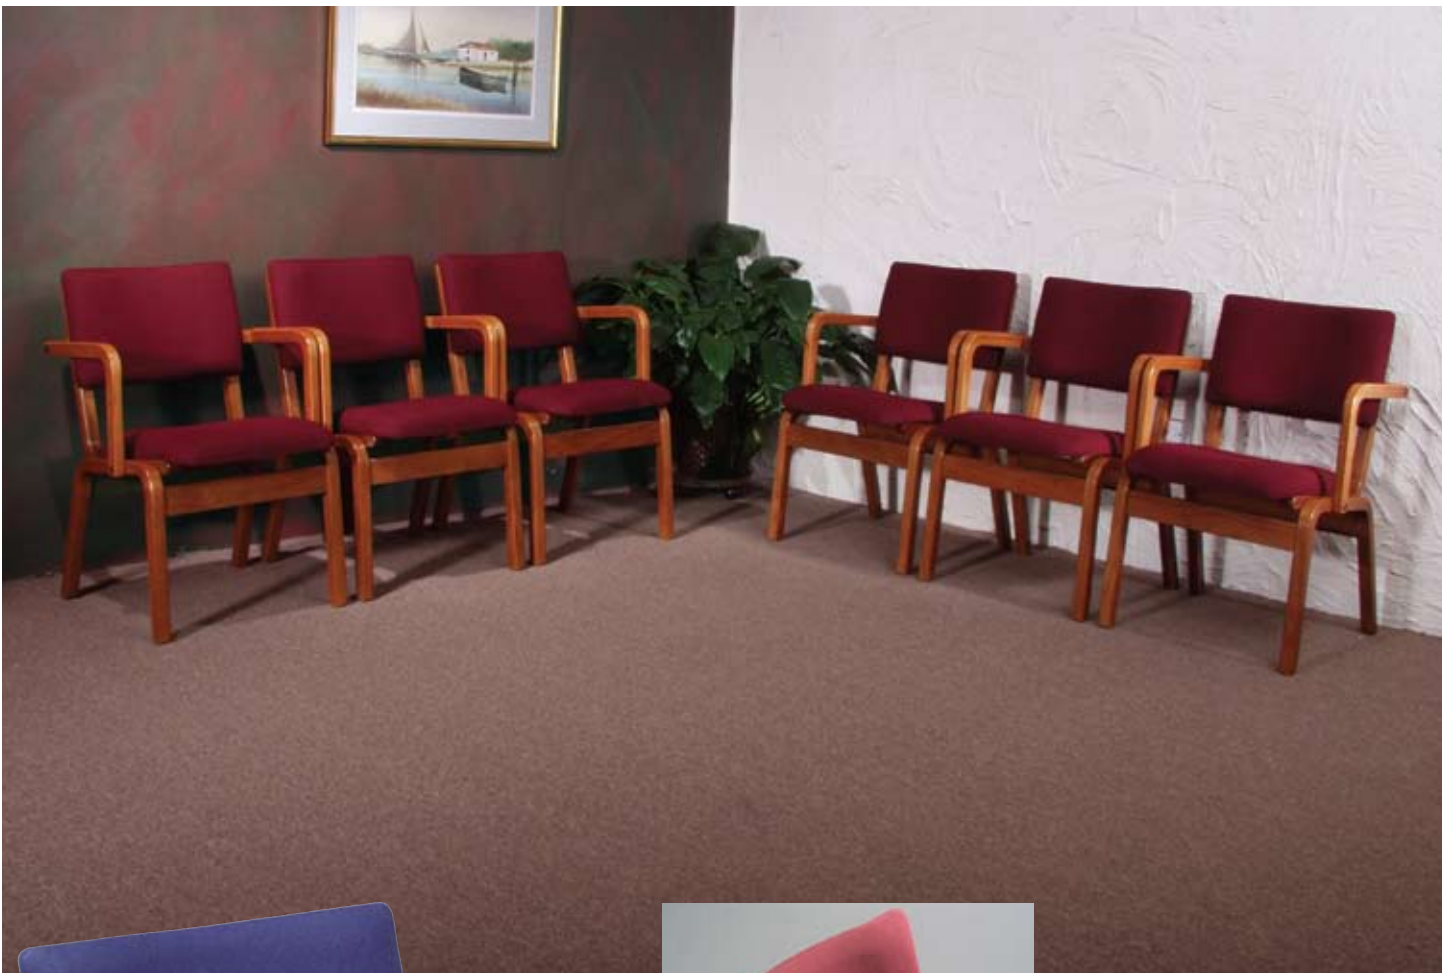

TRINITY FURNITURE SERIES

The T-300 chair is designed for comfort and durability. The one-piece leg design, composed of 21-ply hardwood veneers, ensures strength and lasting beauty. Optional accessories include underseat bookrack, kneeler and ganging device.

Shown with optional kneeler.

Overall Dimensions:
21" w x 19" d x 31" h

T-300A
with Arms
21 1/2" w x 21" d x 31 1/2" h

Curved back design for comfort.
Waterfall Edge is ideal for
stationary seating.

T-300-1
Sled Base Chair

NON-STACKABLE CHAIRS

T-350B Series

The T-350B chair offers a spacious extra wide seat and back for maximum comfort. Chairs can be ganged together to form continuous rows eliminating gaps between seats and backs.

Waterfall Edge is ideal for stationary seating.

Shown with optional rear and underseat bookrack.

T-350B
20 1/4" w x 21" d x 32" h

T-380 Series

The Most Comfortable Folding Chair.

- Ideal for meeting rooms or multi-purpose areas.
- Designed for comfort with 2" thick upholstered seat and gentle padded back.
- Plywood frame is constructed of 21-plys of hardwood with oak veneer for superior strength.
- Folds for storage.
- Choice of 3 oak finishes and 3 fabrics.